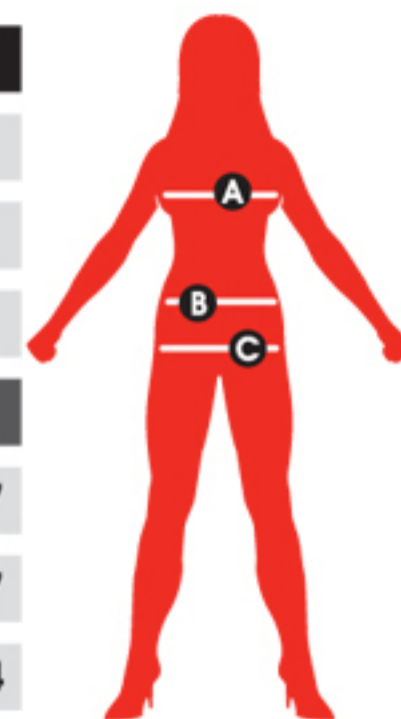

SIZE	EXTRA SMALL		SMALL		MEDIUM		LARGE		PLUS SIZE 1X		PLUS SIZE 2X		PLUS SIZE 3X		PLUS SIZE 4X	
UK	4-6		8-10		12-14		16-18		20-22		24-26		28-30		32-34	
US	2-4		6-8		10-12		14-16		18-20		22-24		26-28		30-32	
EURO	32-34		36-38		40-42		44-46		48-50		52-54		56-58		60-62	
	INCH	CM	INCH	CM	INCH	CM	INCH	CM	INCH	CM	INCH	CM	INCH	CM	INCH	CM
BUST A	32½-33½	83-85	34½-35½	88-90	37-38½	94-98	40-42	102-107	44-46	112-117	48-50	121-127	52-54	132-137	56-58	142-147
WAIST B	24½-25½	62-65	26½-27½	67-70	29-30½	75-77	32-34	81-86	36-38	91-97	40-42	101-106	44-46	111-116	48-50	121-127
HIP C	35-36	89-91	37-38	94-97	39½-41	100-104	42½-44½	108-113	47-49	119-124	51-53	129-134	55-57	139-144	59-61	149-154

*Please note that this is a guide only and we cannot guarantee these measurements are exact.

	MEDIUM		LARGE		EXTRA LARGE	
	INCH	CM	INCH	CM	INCH	CM
CHEST A	38-40	97-102	42-44	107-112	46-48	117-122
WAIST B	32-34	81-86	36-38	91-97	40-42	102-107
INSIDE LEG C	32¾	83	33	84	33¾	84

*Please note that this is a guide only and we cannot guarantee these measurements are exact.